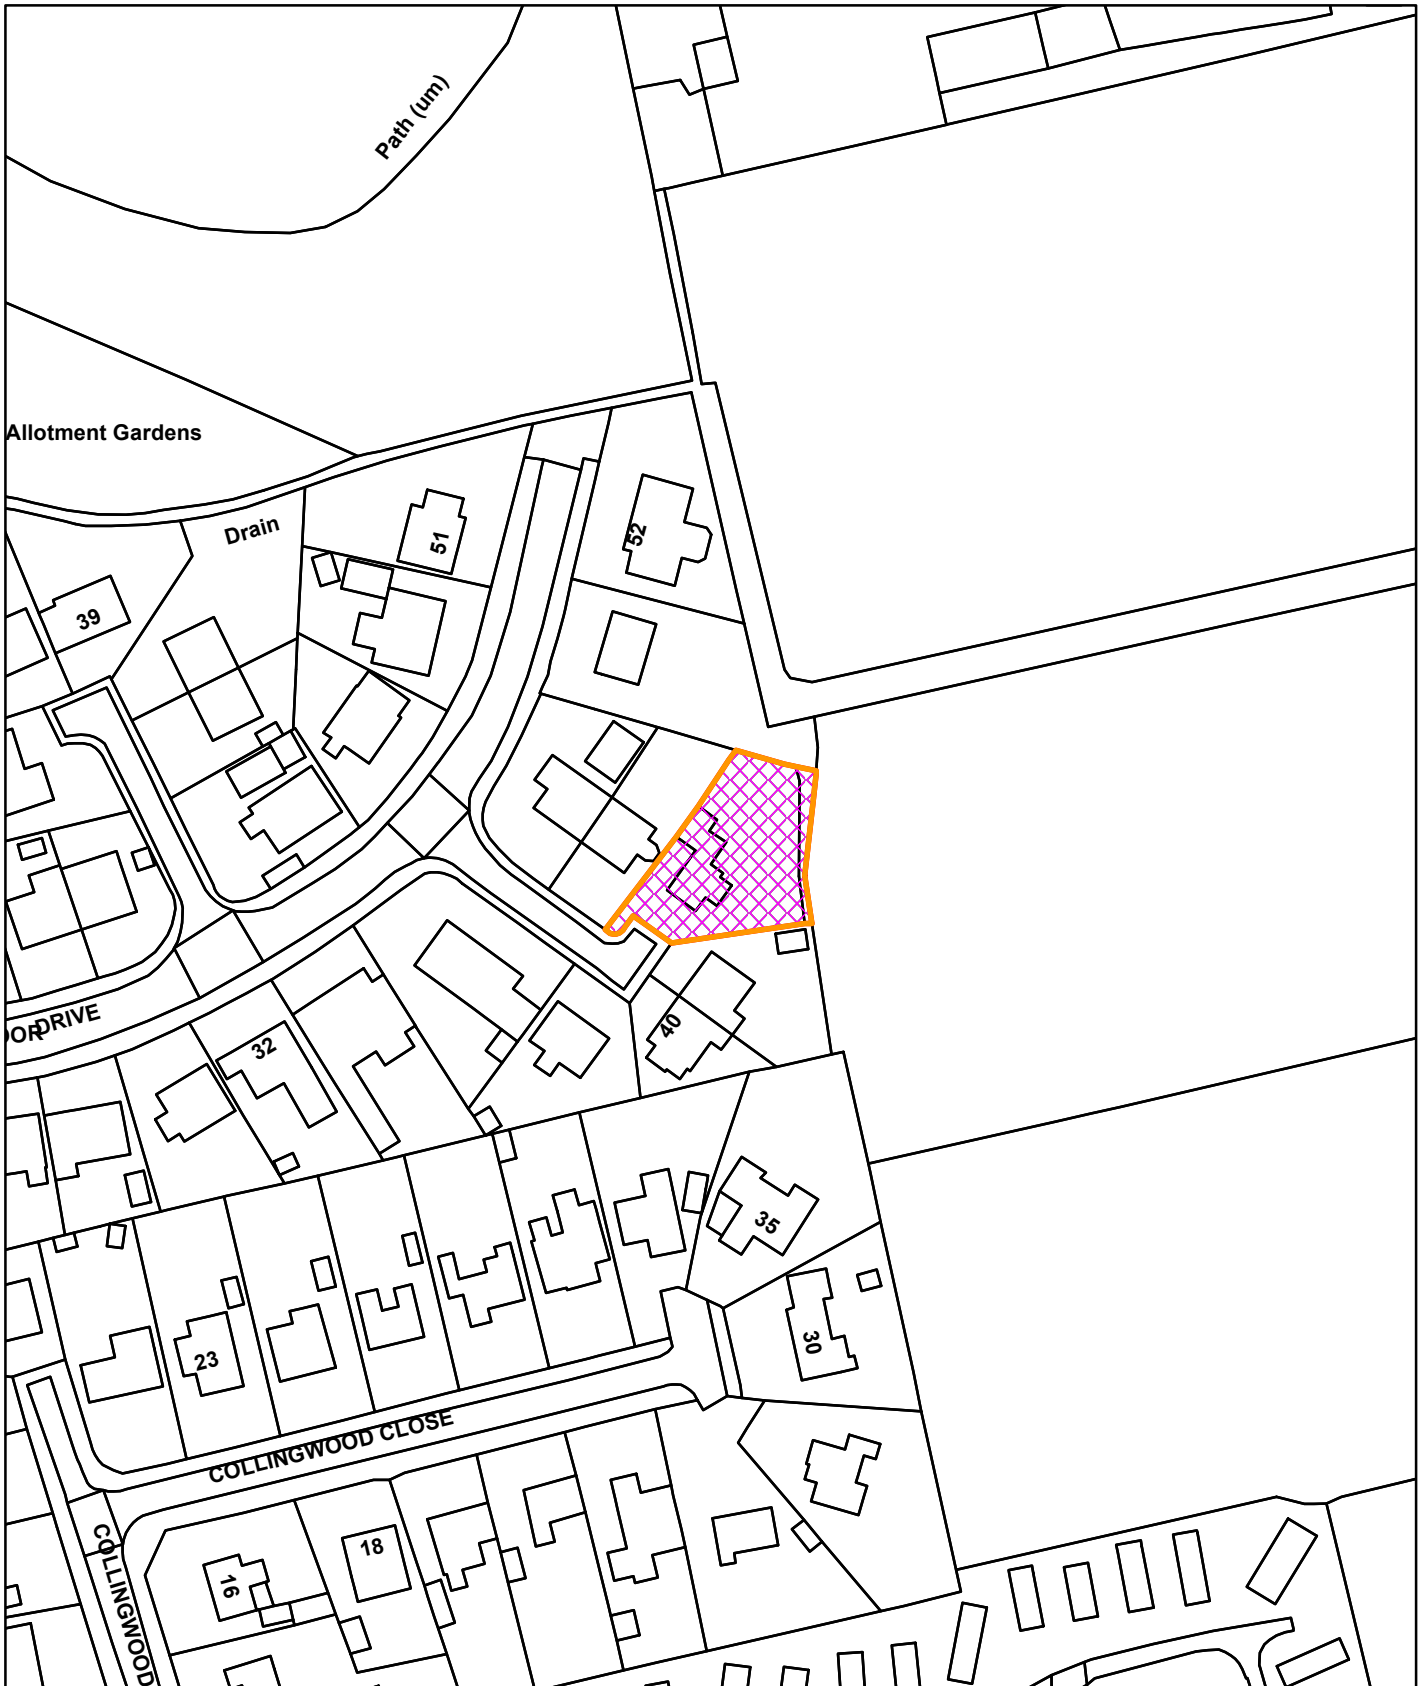

23/00273/F

44 South Moor Drive Heacham PE31 7BW

© Crown copyright and database rights 2023
Ordnance Survey 100024314

24/05/2023